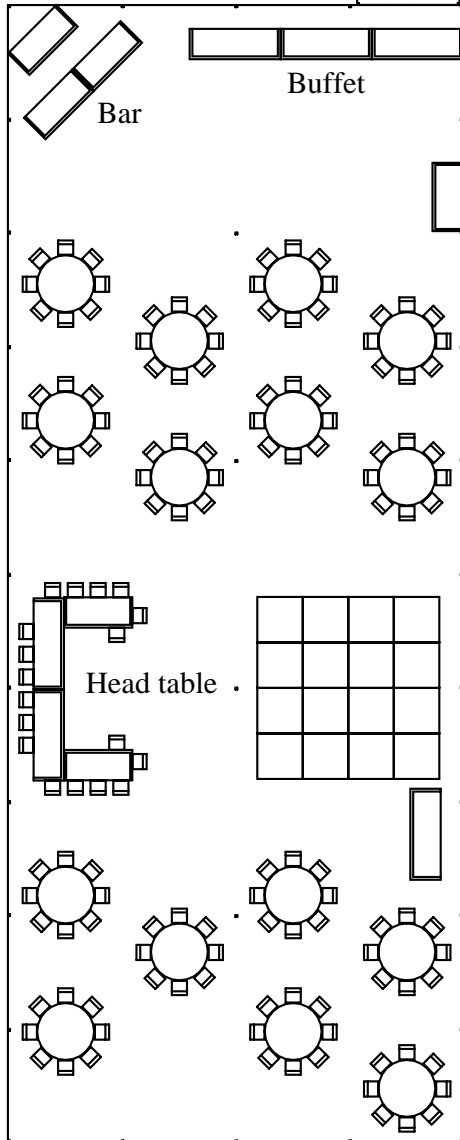

20' x 20'
Frame tent

9' x 20' Marquee

Hill Wedding

Bar

Buffet

Cake

Head table

DJ

Dance floor
(16' x 16')